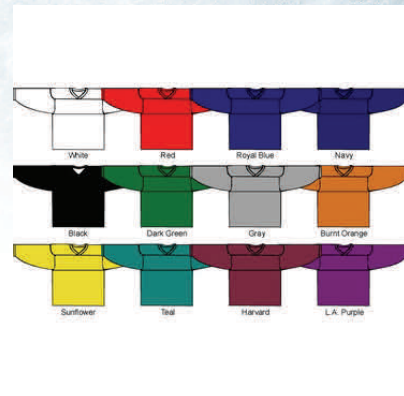

Team Jersey Options

BASIC

\$19 each Sm-XXL

CCM SOLID PRACTICE JERSEY
ONE COLOR PRINTED LOGO
WHITE OR BLACK NUMBERS
Matching Socks Available

INTERMEDIATE

\$35 each Sm-XXL

RBK TWO TONE JERSEY
ONE COLOR PRINTED LOGO
WHITE OR BLACK NUMBERS
Matching Socks Available